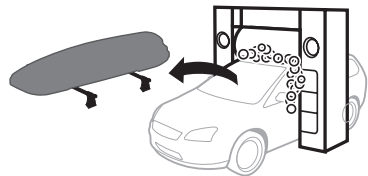

x1

Thule WingBar Evo

Thule WingBar/
Thule AeroBlade

Thule AeroBar

Thule ProBar Evo

Thule SlideBar Evo

Thule Squarebar Evo

x1

x3

x2

<https://ebag.hu>

	Weight		Volume
Medium	29 kg	64.9 lbs	356 litre
Alpine	30 kg	66.1 lbs	378 litre
Large	30 kg	66.1 lbs	432 litre

Max
130 km/h
80 miles/h

i

i

Thule T-track Adapter