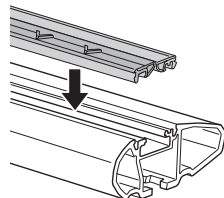

x1

Thule WingBar Evo

Thule WingBar/
Thule AeroBlade

Thule AeroBar

Thule ProBar Evo

Thule SlideBar Evo

Thule Squarebar Evo

x1

696600
697600

		D Min	D Max	W in	W out	H	L	R Min
Medium	mm	557	932	780	880	330	2120	1310
	in	21 7/8	36 3/4	30 3/4	34 5/8	13	83 1/2	51 1/2
Alpine	mm	557	932	780	884	320	2280	1370
	in	21 7/8	36 3/4	30 3/4	34 3/4	12 5/8	89 3/4	53 7/8
Large	mm	557	932	780	884	355	2315	1410
	in	21 7/8	36 3/4	30 3/4	34 3/4	14	91 1/8	55 3/8