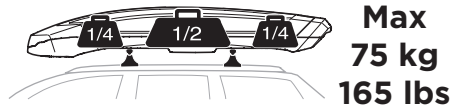

x1

Thule WingBar Evo

Thule WingBar/
Thule AeroBlade

Thule AeroBar

Thule ProBar Evo

Thule SlideBar Evo

Thule Squarebar Evo

x1

x3

x2

<https://ebag.hu>

	Weight		Volume
Medium	29 kg	64.9 lbs	356 litre
Alpine	30 kg	66.1 lbs	378 litre
Large	30 kg	66.1 lbs	432 litre

Max
130 km/h
80 miles/h

i

i

Thule T-track Adapter