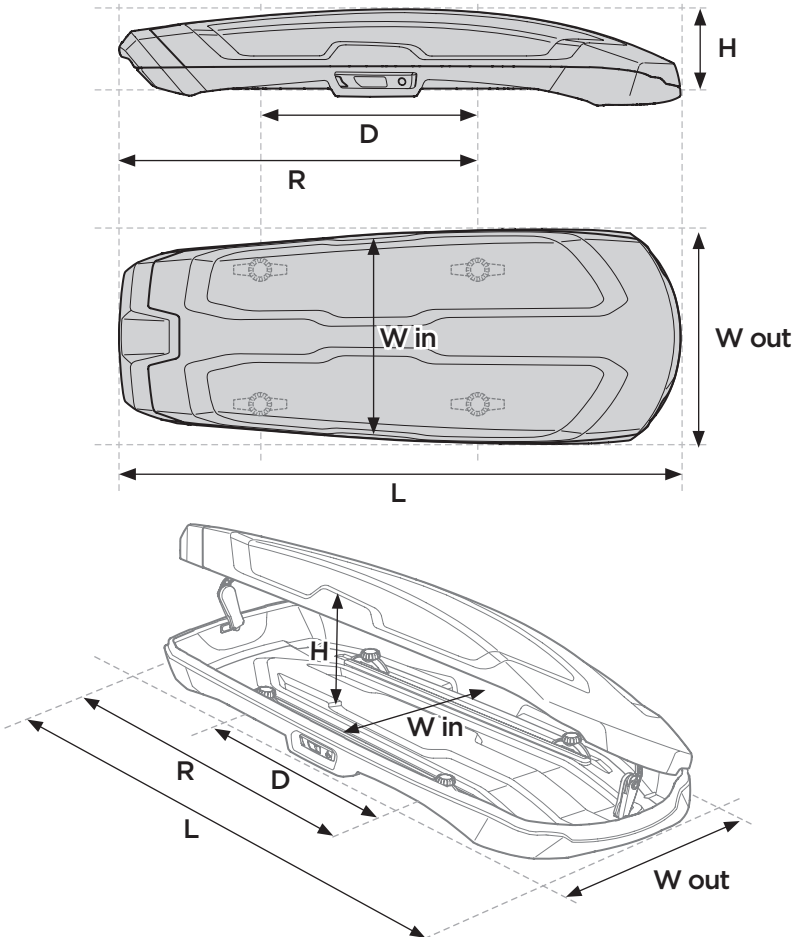

x1

Thule WingBar Evo

Thule WingBar/
Thule AeroBlade

Thule AeroBar

Thule ProBar Evo

Thule SlideBar Evo

Thule Squarebar Evo

x1

x3

x2

<https://ebag.hu>

	Weight		Volume
Medium	29 kg	64.9 lbs	356 litre
Alpine	30 kg	66.1 lbs	378 litre
Large	30 kg	66.1 lbs	432 litre

Max
130 km/h
80 miles/h

i

i

Thule T-track Adapter

696600
697600

		D Min	D Max	W in	W out	H	L	R Min
Medium	mm	557	932	780	880	330	2120	1310
	in	21 7/8	36 3/4	30 3/4	34 5/8	13	83 1/2	51 1/2
Alpine	mm	557	932	780	884	320	2280	1370
	in	21 7/8	36 3/4	30 3/4	34 3/4	12 5/8	89 3/4	53 7/8
Large	mm	557	932	780	884	355	2315	1410
	in	21 7/8	36 3/4	30 3/4	34 3/4	14	91 1/8	55 3/8