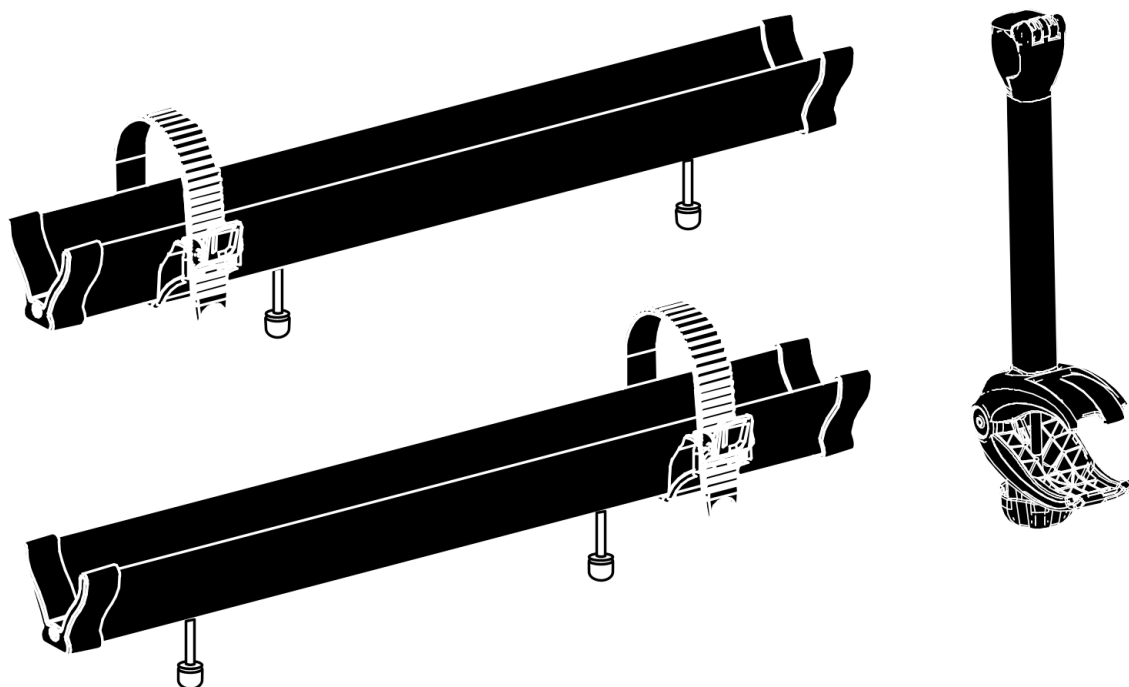

## Thule Caravan Superb 3rd Rail Kit

# Thule Caravan Superb 3rd Rail Kit

Product nr. 307131  
Document nr. SP916-00