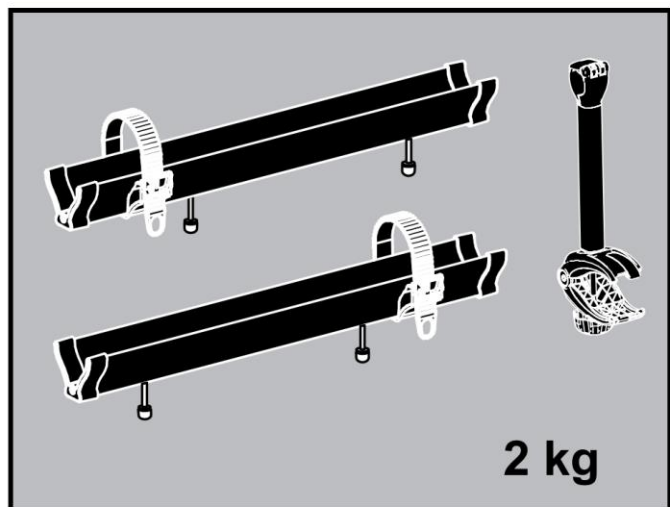

## Thule Caravan Superb 3rd Rail Kit

# Thule Caravan Superb 3rd Rail Kit

Product nr. 307131  
Document nr. SP916-00