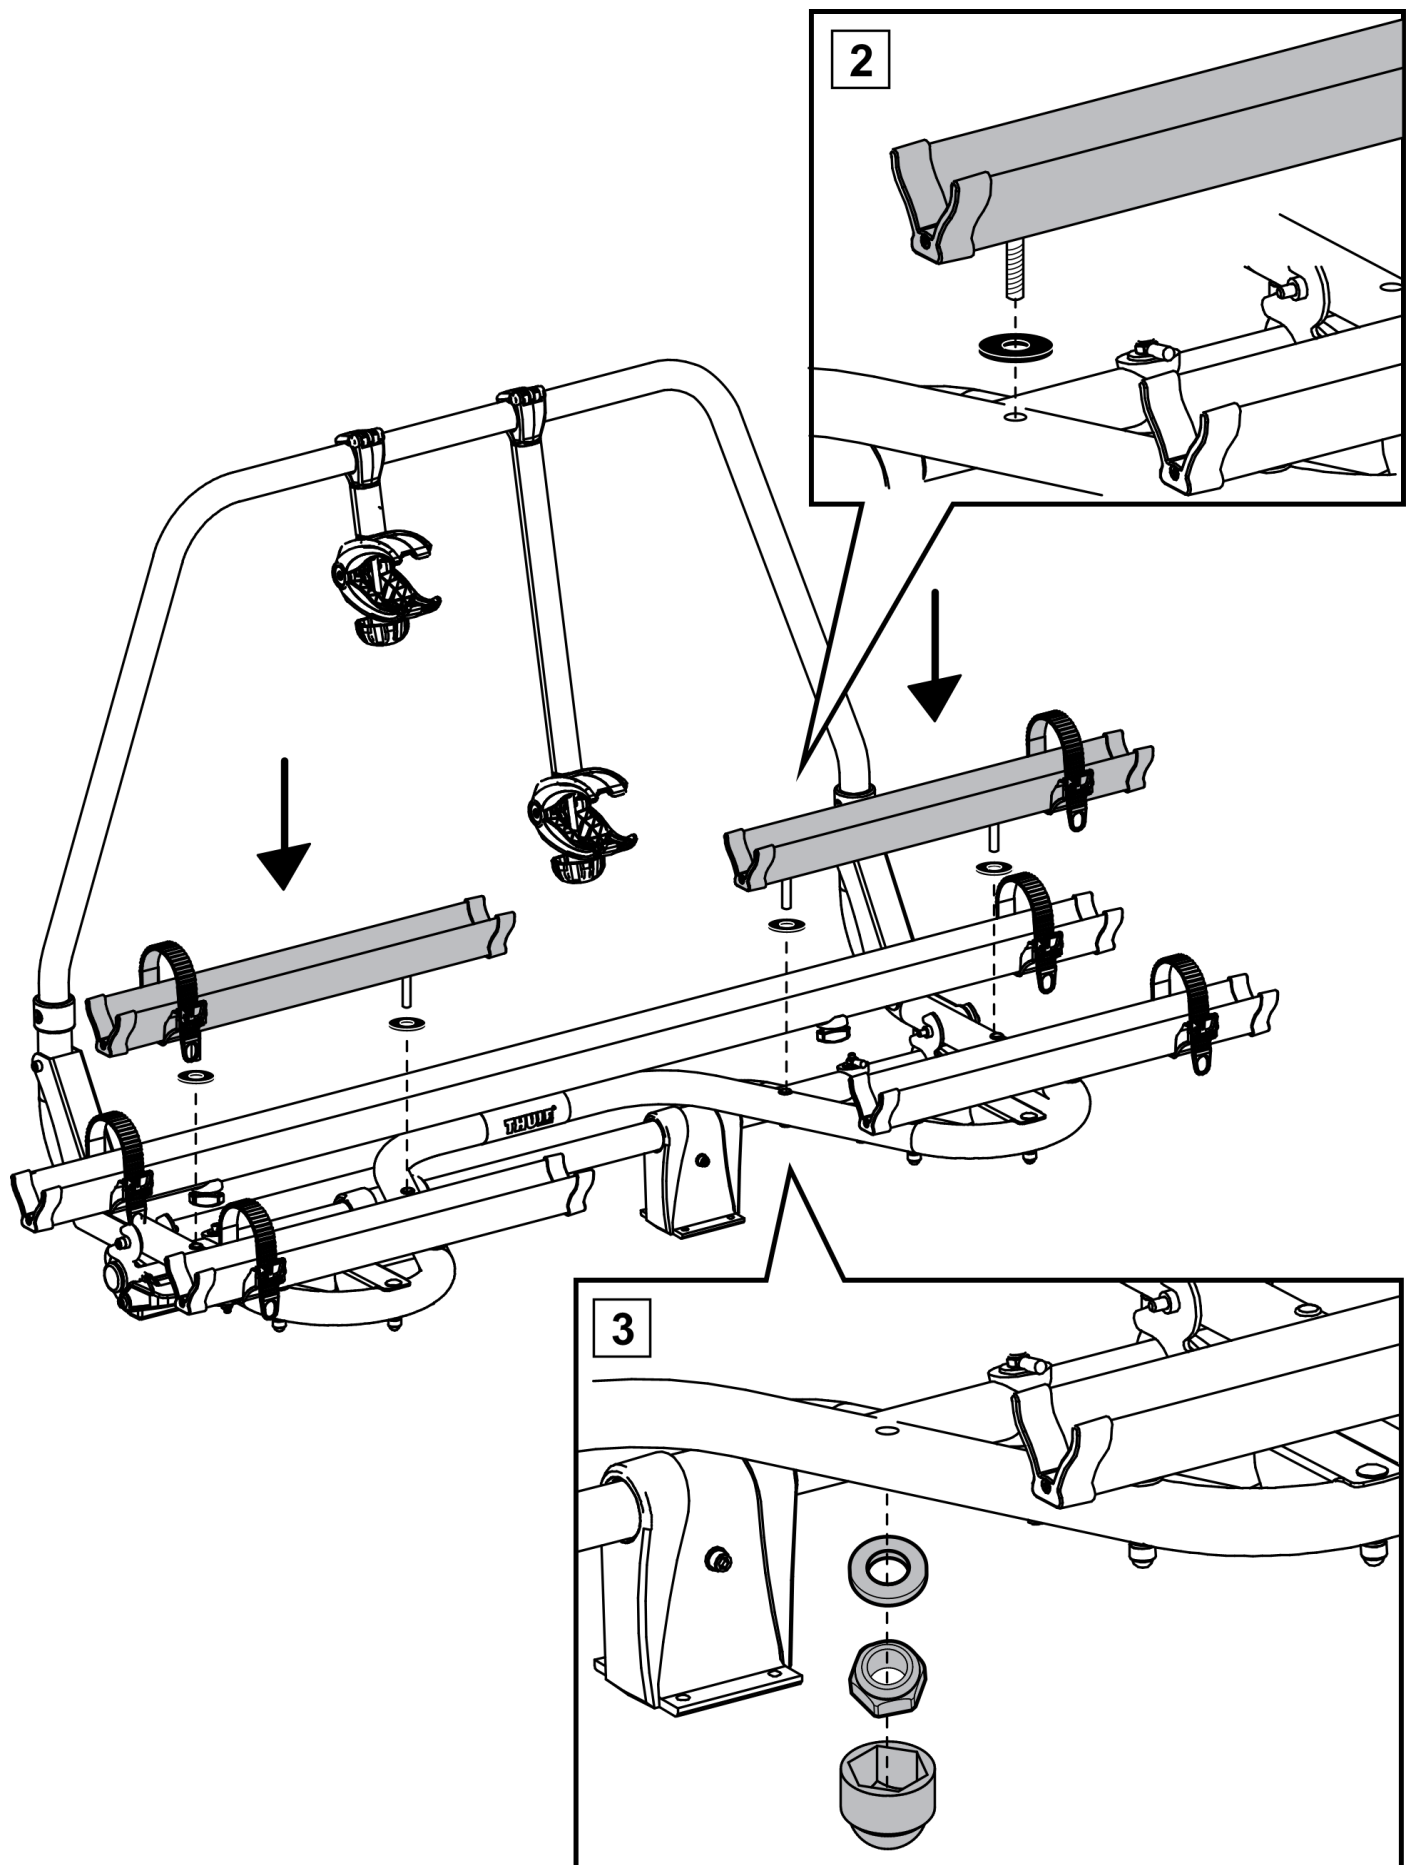

Thule Caravan Superb 3rd Rail Kit

Product nr. 307131
Document nr. SP916-00