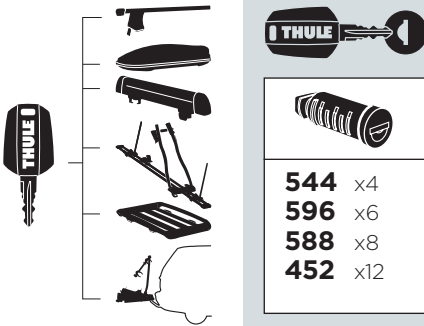

9152 **Laderampe
Loading aid**

982 **Rahmenadapter
Bike Frame Adapter**

Carbon Frame

9771

**Wandhalter
Wall Hanger**

9201

Thule Heat Shield

9906

**7-zu-13 pol Adapter
7-to-13 pin Adapter**

9907

**13-zu-7 pol Adapter
13-to-7 pin Adapter**

Thule One-Key System

9762

**Neutrales kennzeichen
Temporary registration plate**

Thule Sweden AB, Box 69, 330 33 Hillerstorp, SWEDEN