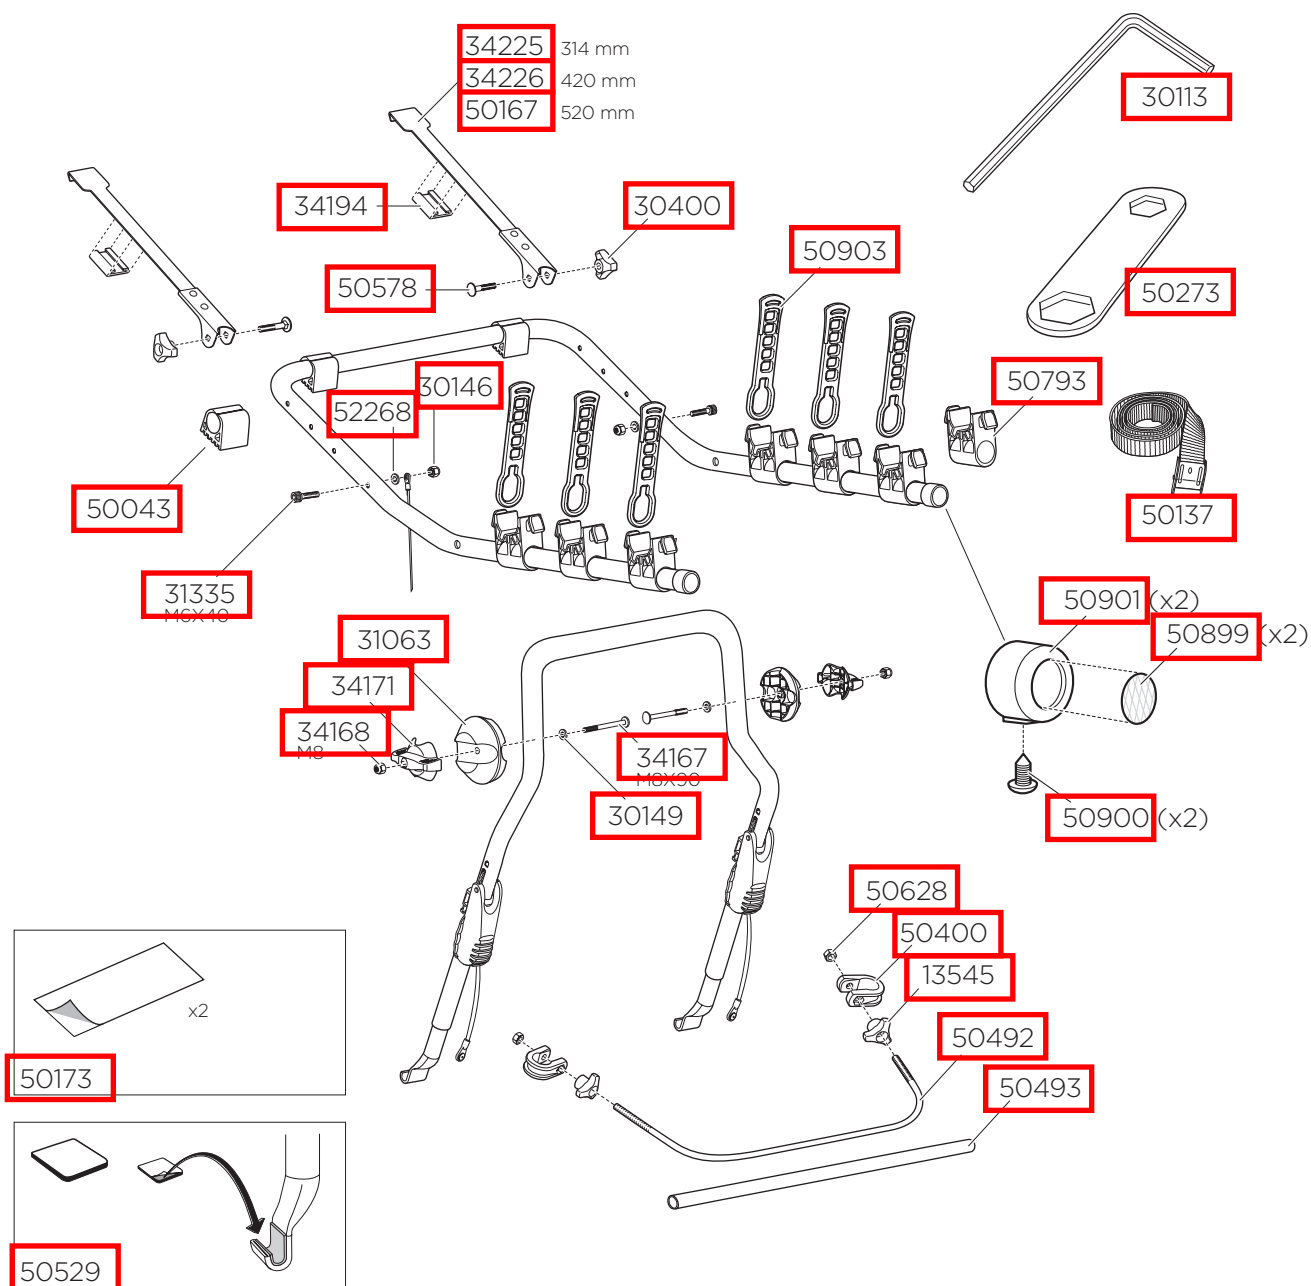

# Thule ClipOn

9103, 9104

**THULE**  
SWEDEN

x3 

» PART OF THULE GROUP

03/2015

Bike